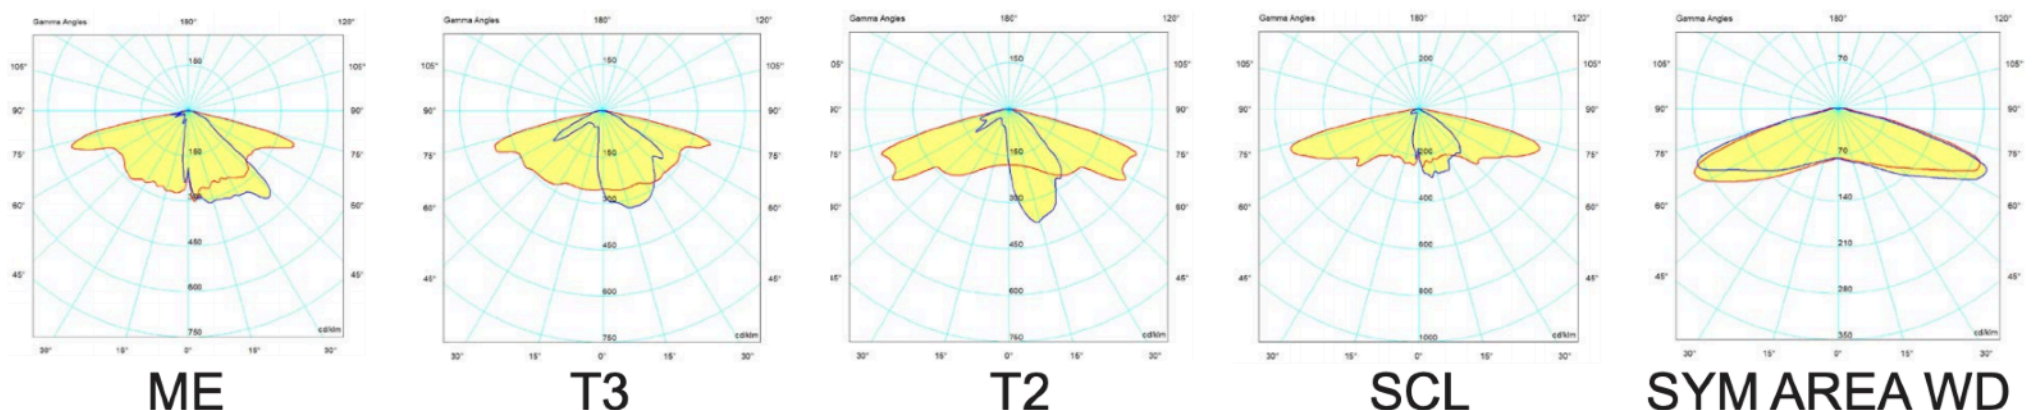

Detailed Specification

PRODUCT SPECIFICATION

Electrical Class : Class 1

IP Rating : Optic Bowl: IP66

Gear Compartment: IP66

IK rating: IK08 for Glass

Dual LED module for redundancy

POWER AND CONTROL

Nominal Voltage: 230V - 50Hz

Drive Current Range: 300mA to 1000mA depending on desired lumen output.

Surge Protection: 10kV Standard

Driver: Stand alone and remote dimming protocols (DALI)

LIGHTING

Light Source: LED

LED QTY: Modules configured with 8 or 16 LEDs

Configuration: Multiple modules can be used to achieve required output.

Distribution: Achieved through the use of overlay lenses mounted directly over LED array.

CCT: 2700K, 3000K, 4000K or 5000K

L90: 100,000 Hours (at 25 deg C Tq)

MECHANICAL AND INSTALLATION

Tilt / Inclination: -10 to +10 Degrees

Body: Spun Aluminium polyester powder coated

Optic Bowl: UV stabilised flat glass plate

Finish: Polyester powder coated any RAL colour.

Standard is black (RAL 9005)

Operating Temp: -20 degs C to +50 degs C

Mounting: Side entry: 36-60mm

Post Top: 60/76mm

Photometry

Sprint
Functional Series