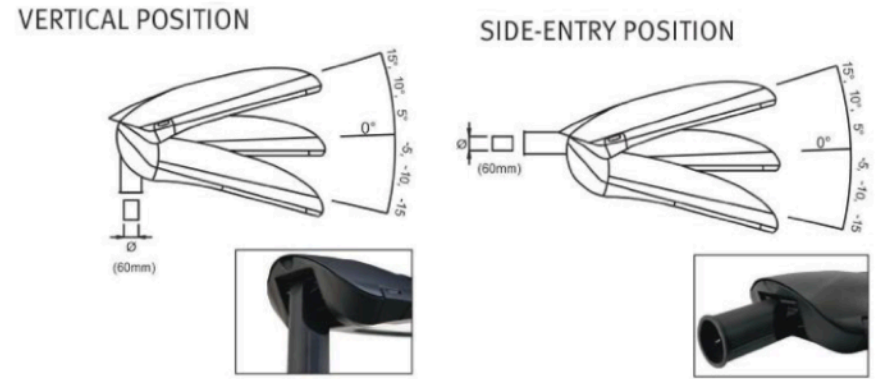

4 - 8 m Mounting
Height

7 - 56W
1000 - 6200 Lm

6 Year Warranty

Sprint

Functional Series

Manufactured from LM6 grade high pressure die cast aluminium with a toughened IK08 glass protector and silicone seal to guarantee IP66 ingress protection. The Sprint offers a durable and highly functional solution, suitable for all environments.

A	140 mm
B	570 mm
C	120mm
Weight	7kg Aprox

Sprint
Functional Series

Detailed Specification

PRODUCT SPECIFICATION

Electrical Class : Class 1

IP Rating : Optic Bowl: IP66

Gear Compartment: IP66

IK rating: IK08 for Glass

CCT: 2700K, 3000K, 4000K or 5000K

L90: 100,000 Hours (at 25 deg C Tq)

MECHANICAL AND INSTALLATION

Tilt / Inclination: -10 to +10 Degrees

Body: Spun Aluminium polyester powder coated

Optic Bowl: UV stabilised flat glass plate